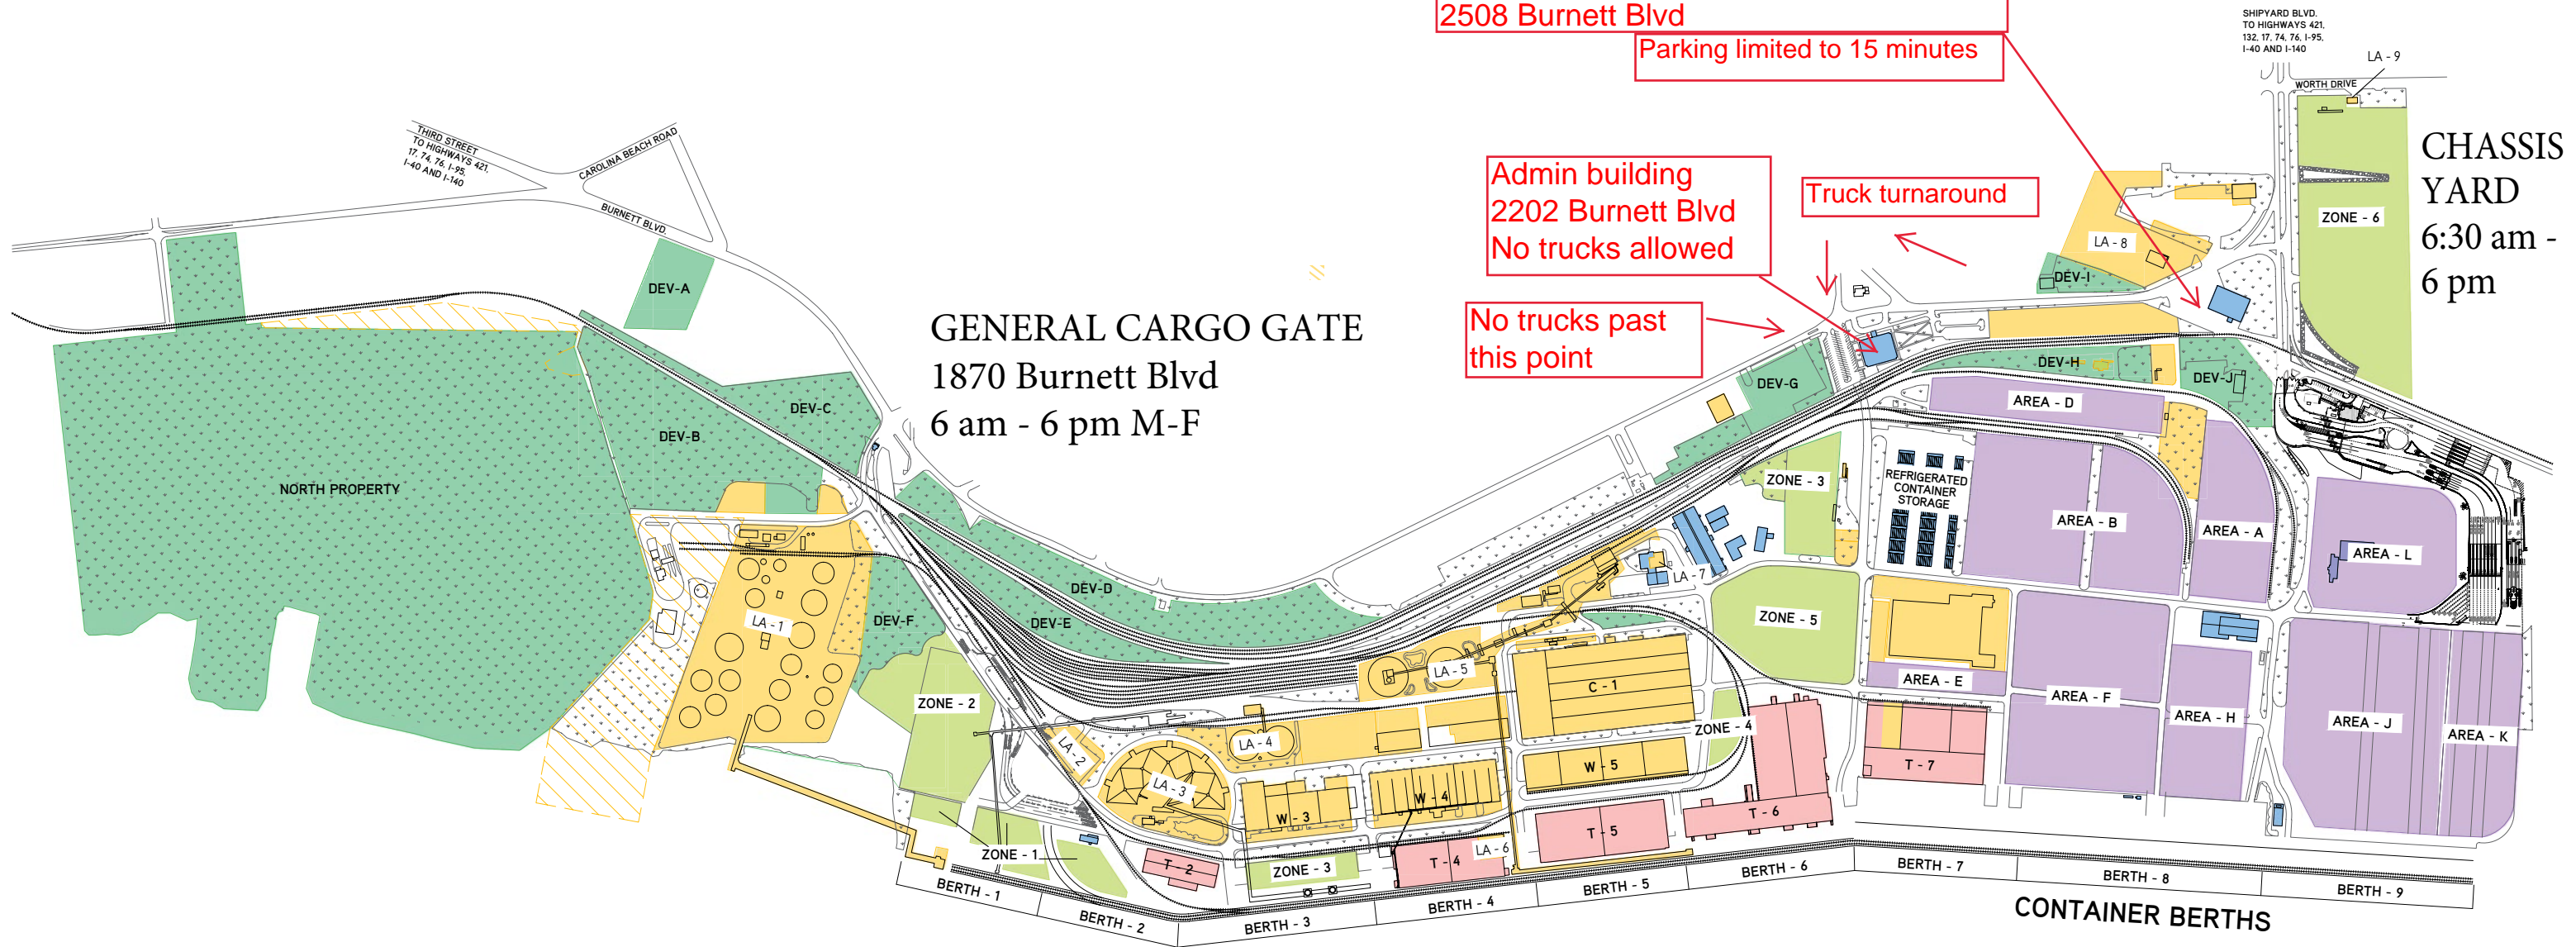

PORT OF WILMINGTON

-Truck Drivers without a TWIC must arrange with CROWN TWIC escorting 1 hour before arriving, call 912-226-5945

-non-TWIC truck drivers with a scheduled TWIC escort appointment can meet their CROWN TWIC escort at 2508 Burnett Blvd, parking is limited to 15 minutes

CONTAINER GATE
1 Shipyard Blvd
7am -5:30 pm M-F
Sat and Sun upon request

Driver has no TWIC? Call Crown TWIC
1 hour in advance 912-226-5945 meet at
2508 Burnett Blvd

Parking limited to 15 minutes

Admin building
2202 Burnett Blvd
No trucks allowed

Truck turnaround

No trucks past
this point

CHASSIS YARD
6:30 am -
6 pm

GENERAL CARGO GATE
1870 Burnett Blvd
6 am - 6 pm M-F

CONTAINER BERTHS

CAPE FEAR RIVER

PROJECT DEPTH -42' M.L.L.W.
-12.8 M